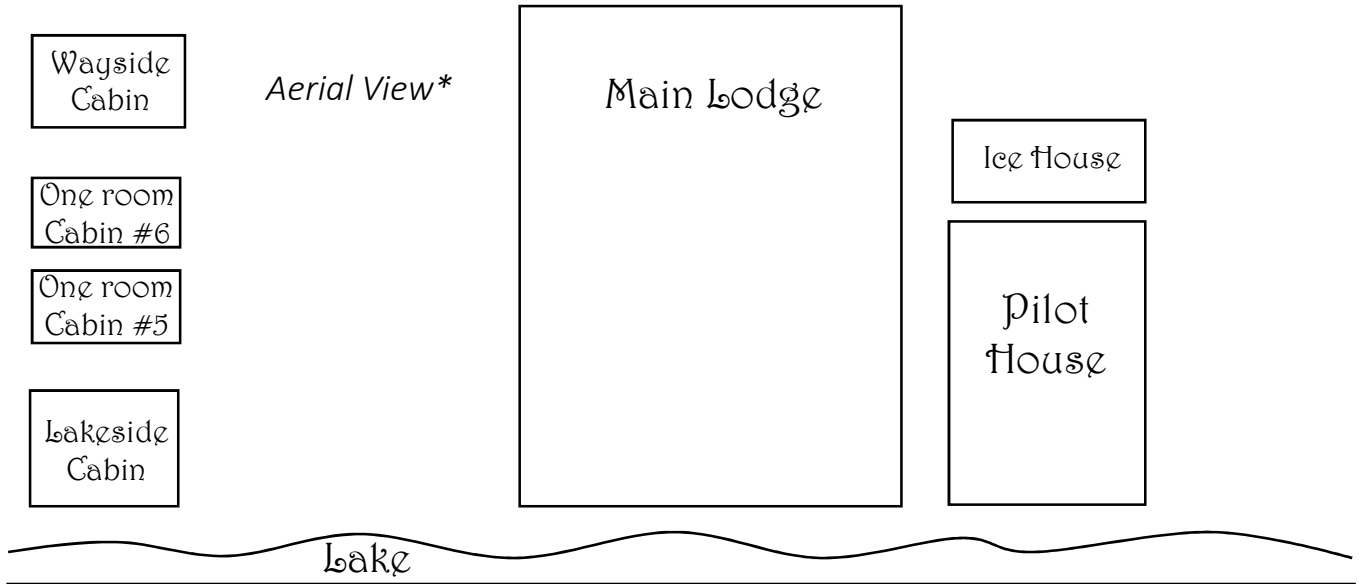

8919 NYS Route 30

*View from Lake\**

\*Drawings are not to scale.  
Shows locations of rooms and cabins.  
Accommodation layouts vary.