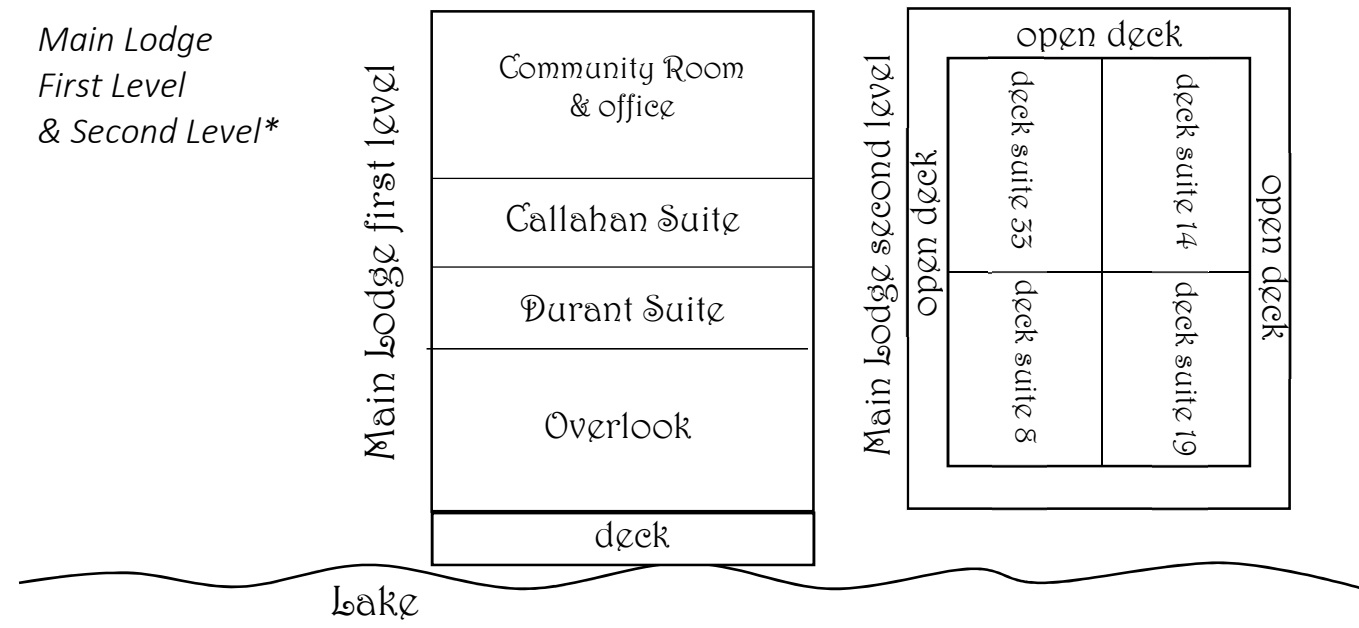

8919 NYS Route 30

*View from Lake\**

\*Drawings are not to scale.  
Shows locations of rooms and cabins.  
Accommodation layouts vary.