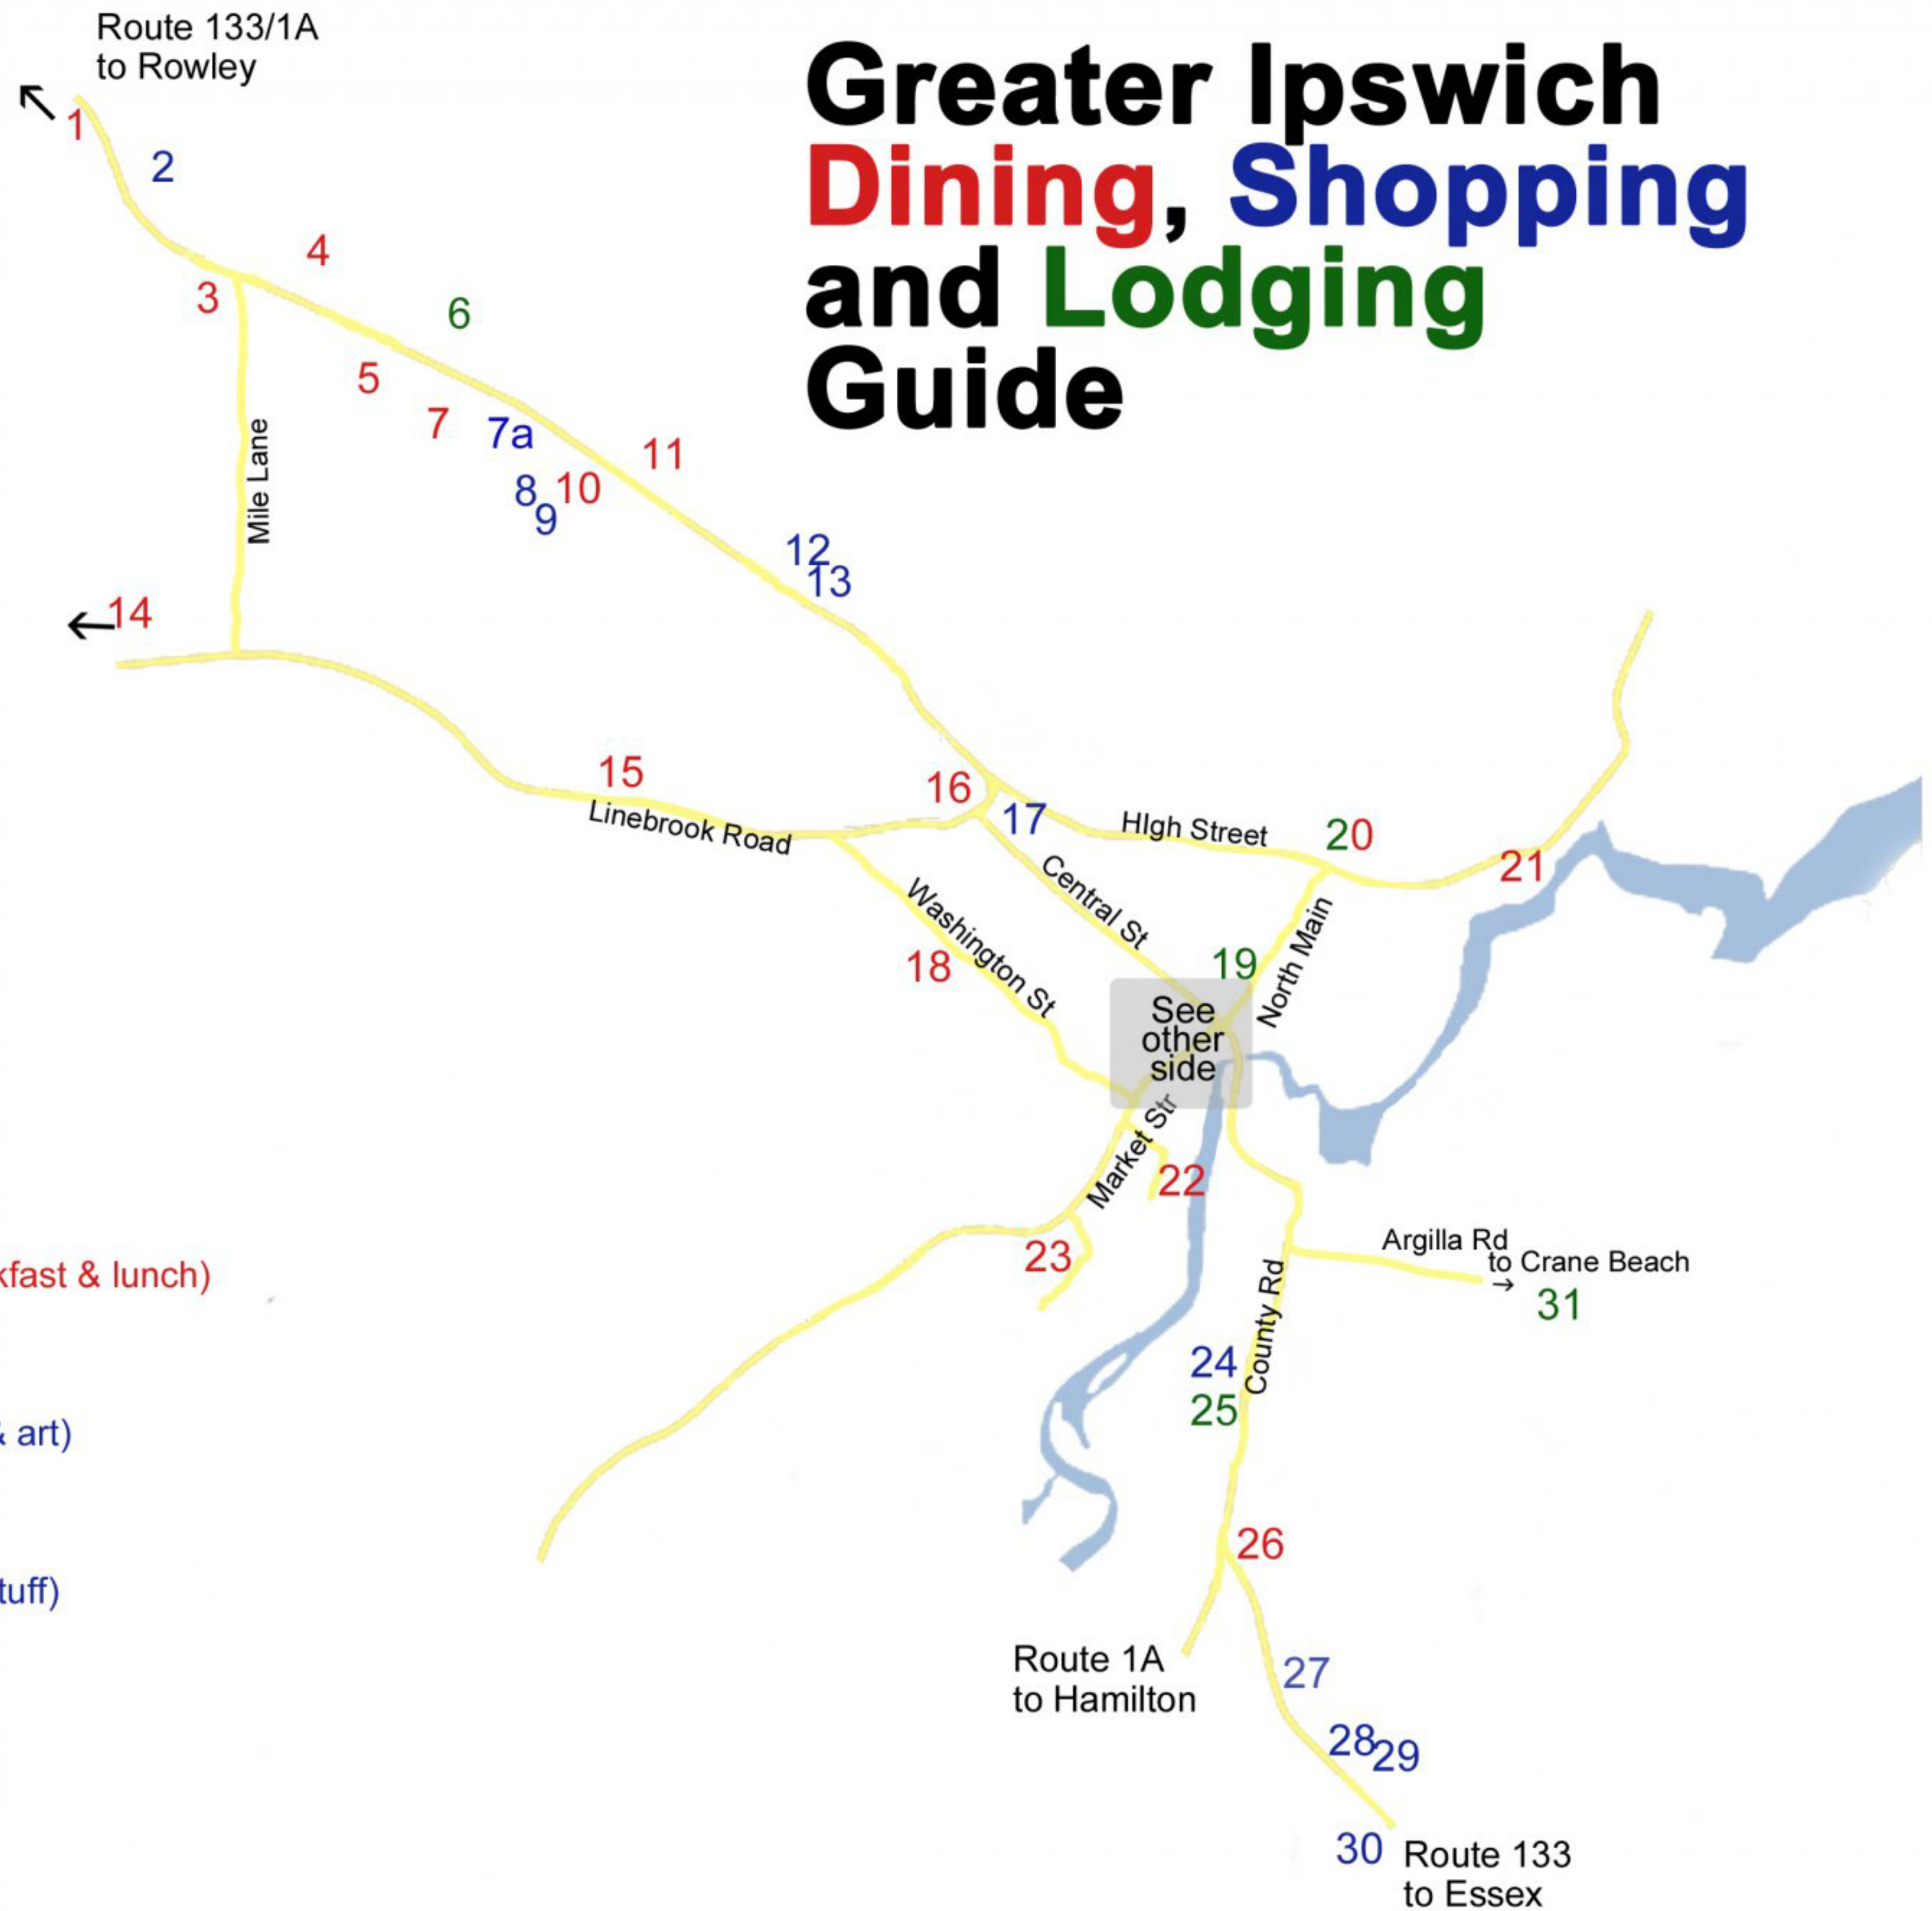

Greater Ipswich Dining, Shopping and Lodging Guide

- 1 White Farms Ice Cream/Sal's Pizza
- 2 Ipswich Pottery
- 3 The Clam Box
- 4 Ipswich Butcher Shop
- 5 Dairy Queen
- 6 Arbor Inn
- 7 Ipswich Clambake
- 7a Bottle Shop (liquor)
- 8 Shaw's
- 9 Ipswich Beverage
- 10 Pomodori (casual Italian)
- 11 Stone Soup Cafe
- 12 Rose Cottage Antiques
- 13 High Street Antiques
- 14 Marini Farmstand
- 15 1640 Hart House (fine dining)
- 16 Dunkin' Donuts
- 17 Grampy's Country Store
- 18 DJ's Variety Store
- 19 Kaede Bed & Breakfast
- 20 Ipswich Inn Bed & Breakfast (breakfast & lunch)
- 21 Ipswich River General Store
- 22 Riverview Pizza
- 23 Ipswich Shellfish
- 24 Olde Ipswich Country Store (gifts & art)
- 25 Rogers & Brown Bed & Breakfast
- 26 The Clam House
- 27 Gordon Florist and Greenhouse
- 28 Zenobia (gifts, home decor & fun stuff)
- 29 MixtMedia (fine art & craft)
- 30 Corliss Brothers Nursery
- 31 The Inn at Castle Hill

This map provided free of charge by the Ipswich Merchants Association