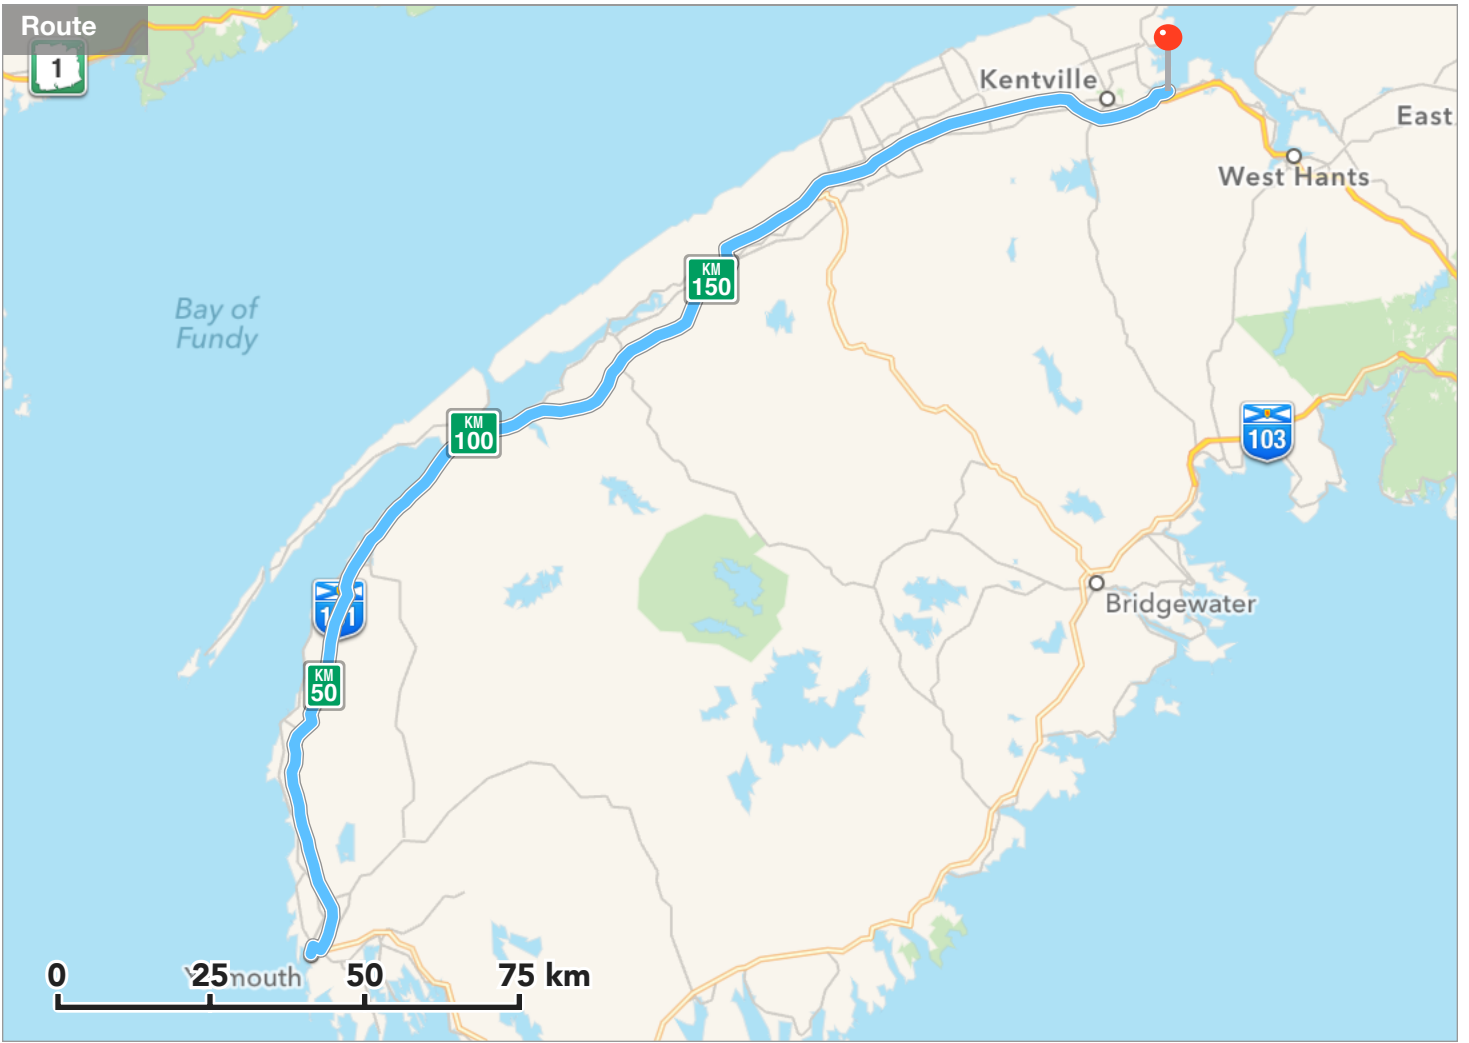

 620 Main St, Wolfville NS B4P 1E8

238 km, 2 hrs 30 mins

Start
Yarmouth NS, Canada

KM
0

1.6 km
Turn right onto Starrs Rd

KM
1.62

1.4 km
Turn left onto Highway 101

KM
3.07

231 km
Take exit 11 toward NS-1, NS-358

KM
234

400 m
Turn left onto Greenwich Rd S toward NS-1, NS-358

KM
234

900 m
Turn right onto Highway 1

KM
235

2.2 km
The destination is on your left