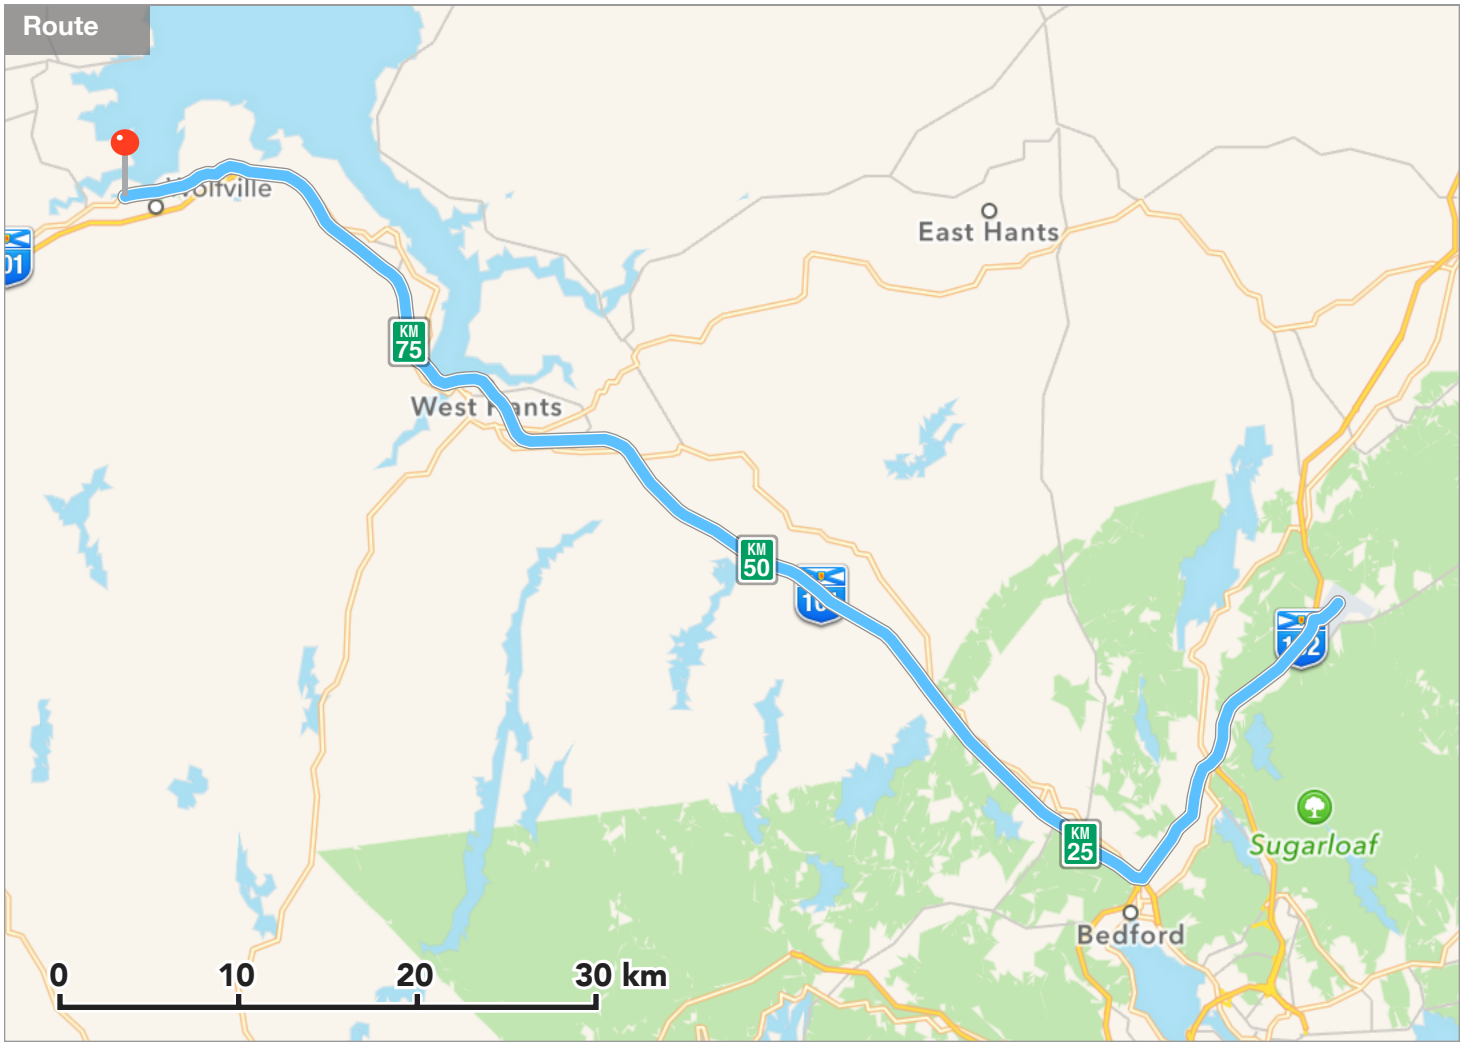

 620 Main St, Wolfville NS B4P 1E8

97 km, 1 hr 4 mins

Start

Halifax Stanfield International Airport — 1 Bell Blvd, Halifax NS B2T 1K2, Canada

KM
0

1.0 km

Keep right toward NS-102, Halifax

KM
0.96

1.5 km

Turn right to merge onto NS-102 S toward Halifax, Dartmouth

KM
2.5

10 km

Keep right on NS-102 S toward NS-101, NS-103

KM
13

8.6 km

Take exit 4B to merge onto NS-1 W toward NS-101 W, Lr Sackville

KM
21

1.2 km

Continue onto NS-101 W

KM
23

67 km

Take exit 10 onto NS-1 toward Grand Pre, Wolfville

KM
89

500 m

Continue onto Highway 101

KM
90

7.0 km

The destination is on your right